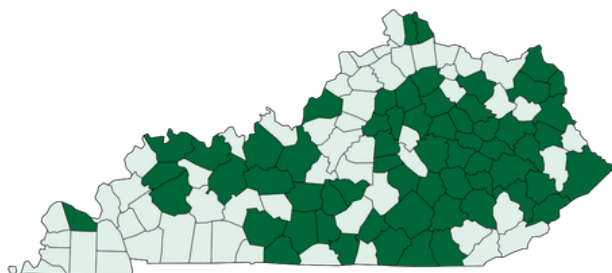

2026 LOCATIONS

Allen County Scottsville FM	🛒 👤	Lawrence County FM	🛒 👤
Anderson County FM	🍏 🛒 👤	Lexington FM	🍏 🛒 👤
Bath County FM	🛒 👤	Lincoln County FM	🛒 👤
BearFruit & Grow	🍏	Locally Made FM Beattyville	🍏 🛒 👤
Beaver Dam Community FM	🍏 🛒 👤	Locals Food Hub Frankfort	🍏
Berea FM	🍏 🛒 👤	Locals Food Hub Louisville	🍏
Bounty of the Barrens FM	🍏 🛒 👤	London Laurel County FM	🛒 👤
Boyd County FM	🛒 👤	Magoffin County FM	🛒 👤
Boyle County FM	🛒 👤	McCreary County FM	🛒 👤
Breathitt County FM	🍏 🛒 👤	Menifee County FM	🍏 🛒 👤
Breckinridge County FM	🛒 👤	Mercer County FM	🛒 👤
Burkesville FM	🍏 🛒 👤	Metcalfe County FM	🍏 🛒 👤
Carter County FM	🛒 👤	Montgomery County FM	🛒 👤
City of Whitesburg FM	🍏 🛒 👤	Morgan County FM	🛒 👤
Clay Co Community FM	🛒 👤	Old Louisville FM	🍏 🛒 👤
Community FM	🍏 🛒 👤	Owensboro Regional FM	🍏 🛒 👤
Cornett Farm Fresh	🍏	Owsley County FM	🍏 🛒 👤
Covington FM	🍏 🛒 👤	Paris Bourbon County FM	🛒 👤
Delafield Co-op	🍏	Perry County FM	🍏 🛒 👤
Elk Hollow	🍏	Phoenix Hill NuLu FM	🍏 🛒 👤
Estill County FM	🛒 👤	Pikeville FM	🍏 🛒 👤
FM on Green River	🛒 👤	Powell County FM	🛒 👤
Fleming County FM	🛒 👤	Purchase Health District FM	🛒
FoodChain, Inc	Coming soon	Red Bird Mission FM	🛒 👤
Fort Thomas FM	🍏 🛒 👤	Red River Gorge FM	🍏 🛒 👤
Franklin County FM	🍏 🛒 👤	Rockcastle FM	🛒 👤
From the Vine	🍏	Russell County FM	🛒 👤
Good Foods	🍏	Scott County FM	🛒 👤
Gray Street FM	🍏 🛒 👤	Shively Farmers & Artisan Market	🛒 👤
Greenup County FM	🍏 🛒 👤	Somerset FM	🛒 👤
Hardin County FM	🛒 👤	Taylor County FM	🛒 👤
Harrison County FM	🍏 🛒 👤	The Farm at Rough River	🍏
Hart County FM	🍏 🛒 👤	The FM at the Train Depot	Coming soon
Henderson FM	🍏 🛒 👤	The Original Bardstown Road FM	🍏 🛒 👤
Hill View Farm Meats	🍏	Wayne County FM	Coming soon
Hopkins County FM	🛒 👤	Webster County FM	🛒 👤
Jackson County FM	🍏 🛒 👤	West End FM	🍏
Johnson County FM	🛒 👤	Whitley County FM	🍏 🛒 👤
Knott County FM	🍏 🛒 👤	Winchester Clark County FM	🛒 👤
Knox County FM	🛒 👤	Wolfe County FM	🛒 👤
		Woodford County FM	🛒 👤